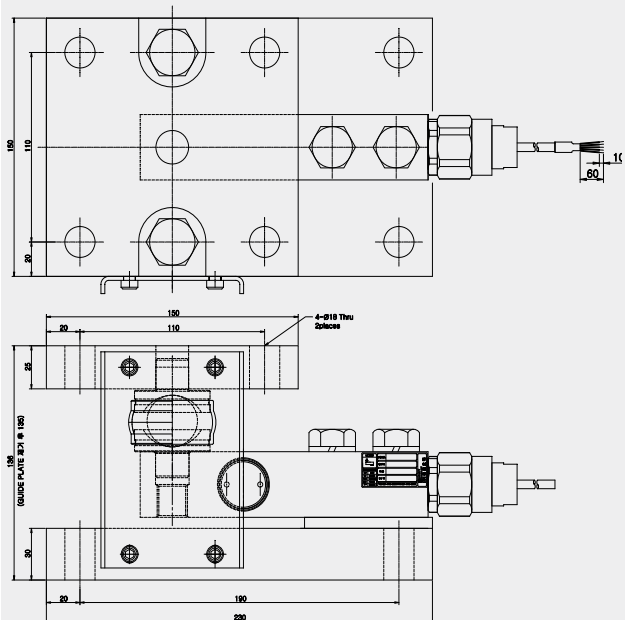

CBSS-Ex d-TWM

Tank Weighing Module

Capacity Range : 0.5~1, 2T

Capacity Range : 3, 5T

RPWB

(10tf, 25tf, 30tf) Kit Accessory