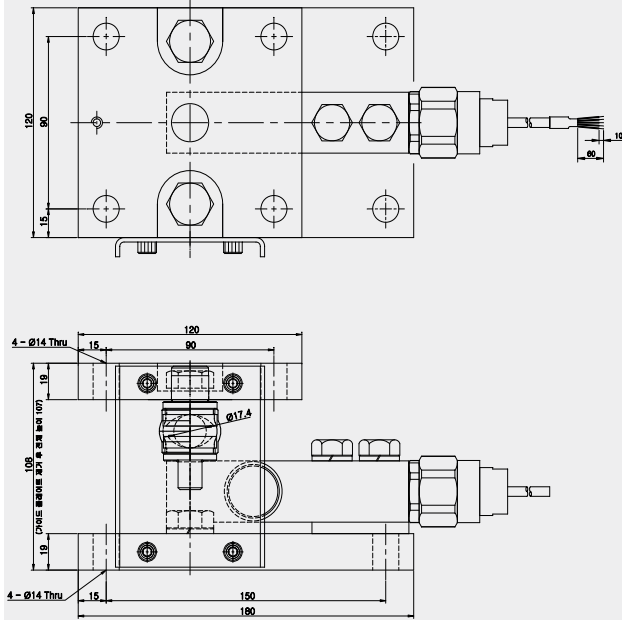

CBSS-Ex d-TWM

Tank Weighing Module

Capacity Range : 0.5~1, 2T

Capacity Range : 3, 5T

RPWB

(10tf, 25tf, 30tf) Kit Accessory